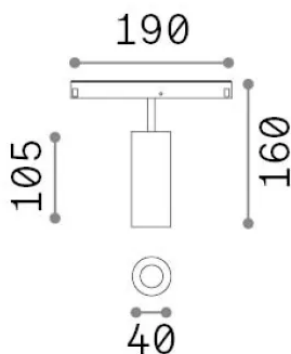

General info

Technical - Systems

Ean	8021696321967
Item	EGO SPOT SINGLE 12W 4000K ON-OFF NE
Installation	Systems
Warranty	5 years
Gross weight	0.4 kg
Volume	0.001872 m ³

Technical info

Net weight	0.3 kg
Insulation class	III
Protection index	IP20
Compliance	CE
Operating temperature	0° ~ +40 °C
Dimmer	Non-dimmable, On-Off
Power output	48 V DC
Power supply	Required, remoted, not included NO
Accessories not included	Narrow or Wide beam optics, Honeycomb filters, Ego profile

Source info

Integrated source	Integrated LED module
Replaceable source	Replaceable (by qualified operators only)
Power	12 W
Emission	Direct
Max consumption	max 12 W
Features LED	LED COB CITIZEN
CCT LED	4000 K
Duration LED (t. 25°C)	50000 h
CRI	> 90
SDCM	3
Light beam	30°
Light beam flux	1200 lm
Useful light flux	870 lm
Photobiological risk	1