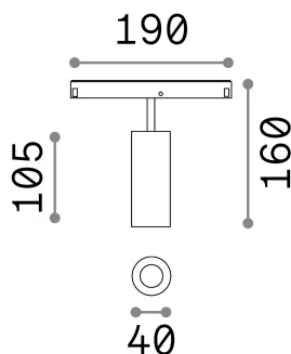

General info

Technical - Systems

Ean	8021696257655
Item	EGO SPOT SINGLE 12W 3000K ON-OFF NE
Installation	Systems
Warranty	5 years
Gross weight	0.4 kg
Volume	0.001716 m ³

Technical info

Net weight	0.3 kg
Insulation class	III
Protection index	IP20
Compliance	CE
Operating temperature	0° ~ +40 °C
Dimmer	Non-dimmable, On-Off
Power output	48 V DC
Power supply	Required, remoted, not included NO
Accessories not included	Narrow or Wide beam optics, Honeycomb filters, Ego profile

Source info

Integrated source	Integrated LED module
Replaceable source	Replaceable (by qualified operators only)
Power	12 W
Emission	Direct
Max consumption	max 12 W
Features LED	LED COB CITIZEN
CCT LED	3000 K
Duration LED (t. 25°C)	50000 h
CRI	> 90
SDCM	3
Light beam	30°
Light beam flux	1150 lm
Useful light flux	840 lm
Photobiological risk	1