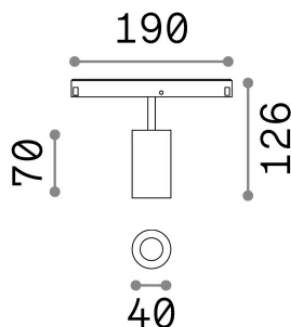

General info

Technical - Systems

Ean	8021696257631
Item	EGO SPOT SINGLE 08W 3000K ON-OFF NE
Installation	Systems
Warranty	5 years
Gross weight	0.3 kg
Volume	0.001716 m ³

Technical info

Net weight	0.2 kg
Insulation class	III
Protection index	IP20
Compliance	CE
Operating temperature	0° ~ +40 °C
Dimmer	Non-dimmable, On-Off
Power output	48 V DC
Power supply	Required, remoted, not included NO
Accessories not included	Narrow or Wide beam optics, Honeycomb filters, Ego profile

Source info

Integrated source	Integrated LED module
Replaceable source	Replaceable (by qualified operators only)
Power	8 W
Emission	Direct
Max consumption	max 8 W
Features LED	LED COB CITIZEN
CCT LED	3000 K
Duration LED (t. 25°C)	50000 h
CRI	> 90
SDCM	3
Light beam	30°
Light beam flux	850 lm
Useful light flux	640 lm
Photobiological risk	1