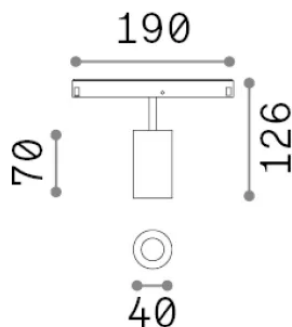

General info

Technical - Systems

Ean	8021696303697
Item	EGO SPOT SINGLE 08W 3000K 1-10V BI
Installation	Systems
Warranty	5 years
Gross weight	0.3 kg
Volume	0.001794 m ³

Technical info

Net weight	0.2 kg
Insulation class	III
Protection index	IP20
Compliance	CE
Operating temperature	0° ~ +40 °C
Dimmer	1, 1-10V
Power output	48 V DC
Power supply	Required, remoted, not included NO
Accessories not included	Narrow or Wide beam optics, Honeycomb filters, Ego profile

Source info

Integrated source	Integrated LED module
Replaceable source	Replaceable (by qualified operators only)
Power	8 W
Emission	Direct
Max consumption	max 8 W
Features LED	LED COB CITIZEN
CCT LED	3000 K
Duration LED (t. 25°C)	50000 h
CRI	> 90
SDCM	3
Light beam	30°
Light beam flux	850 lm
Useful light flux	640 lm
Photobiological risk	1
Standby power	< 0.50 W