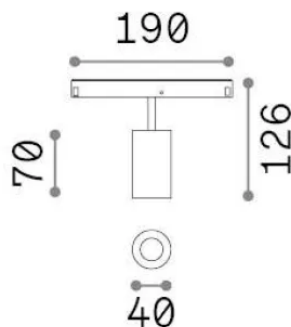

## Technical - Systems

<b>Ean</b>	8021696340388
<b>Item</b>	EGO SPOT SINGLE 08W 2700K ON-OFF NE
<b>Installation</b>	Systems
<b>Warranty</b>	5 years
<b>Gross weight</b>	0.33 kg
<b>Volume</b>	0.001872 m <sup>3</sup>

## Technical info

<b>Net weight</b>	0.18 kg
<b>Insulation class</b>	III
<b>Protection index</b>	IP20
<b>Compliance</b>	CE
<b>Operating temperature</b>	0° ~ +40 °C
<b>Dimmer</b>	Non-dimmable, On-Off
<b>Power output</b>	48 V DC
<b>Power supply</b>	Required, remoted, not included NO
<b>Accessories not included</b>	Narrow or Wide beam optics, Honeycomb filters, Ego profile