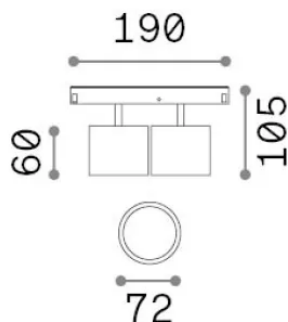

General info

Technical - Systems

Ean	8021696316307
Item	EGO SPOT DOUBLE BIG 20W 3000K ON-OFF NE
Installation	Systems
Warranty	5 years
Gross weight	0.88 kg
Volume	0.00252 m ³

Technical info

Net weight	0.75 kg
Insulation class	III
Protection index	IP20
Compliance	-
Operating temperature	-
Dimmer	Non-dimmable
Power output	48 V DC
Power supply	-

Source info

Integrated source	-
Replaceable source	No
Power	20 W
Emission	-
Max consumption	-
Features LED	LED COB CITIZEN
CCT LED	3000 K
Duration LED (t. 25°C)	50 h
CRI	> 90
SDCM	3
Light beam	38°
UGR Maximum	< 19
Light beam flux	2700 lm
Useful light flux	-