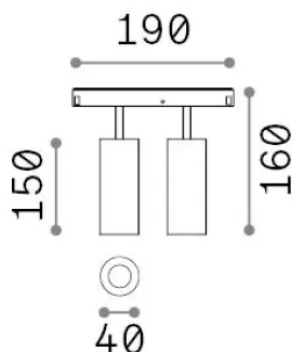

## Technical - Systems

<b>Ean</b>	8021696321844
<b>Item</b>	EGO SPOT DOUBLE 24W 4000K ON-OFF NE
<b>Installation</b>	Systems
<b>Warranty</b>	5 years
<b>Gross weight</b>	0.48 kg
<b>Volume</b>	0.002657 m <sup>3</sup>

## Technical info

<b>Net weight</b>	0.33 kg
<b>Insulation class</b>	III
<b>Protection index</b>	IP20
<b>Compliance</b>	CE
<b>Operating temperature</b>	0° ~ +40 °C
<b>Dimmer</b>	Non-dimmable, On-Off
<b>Power output</b>	48 V DC
<b>Power supply</b>	Required, remoted, not included NO
<b>Accessories not included</b>	Narrow or Wide beam optics, Honeycomb filters, Ego profile

## Source info

<b>Integrated source</b>	Integrated LED module
<b>Replaceable source</b>	Replaceable (by qualified operators only)
<b>Power</b>	24 W
<b>Emission</b>	Direct
<b>Max consumption</b>	max 24 W
<b>Features LED</b>	LED COB CITIZEN
<b>CCT LED</b>	4000 K
<b>Duration LED (t. 25°C)</b>	50000 h
<b>CRI</b>	> 90
<b>SDCM</b>	3
<b>Light beam</b>	30°
<b>Light beam flux</b>	2400 lm
<b>Useful light flux</b>	1740 lm
<b>Photobiological risk</b>	1