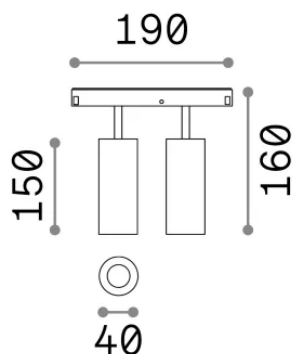

General info

Technical - Systems

Ean	8021696257662
Item	EGO SPOT DOUBLE 24W 3000K ON-OFF NE
Installation	Systems
Warranty	5 years
Gross weight	0.48 kg
Volume	0.002772 m ³

Technical info

Net weight	0.33 kg
Insulation class	III
Protection index	IP20
Compliance	-
Operating temperature	-
Dimmer	Non-dimmable
Power output	48 V DC
Power supply	-

Source info

Integrated source	-
Replaceable source	No
Power	24 W
Emission	-
Max consumption	-
Features LED	LED COB CITIZEN
CCT LED	3000 K
Duration LED (t. 25°C)	50 h
CRI	> 90
SDCM	3
Light beam	30°
Light beam flux	2300 lm
Useful light flux	-