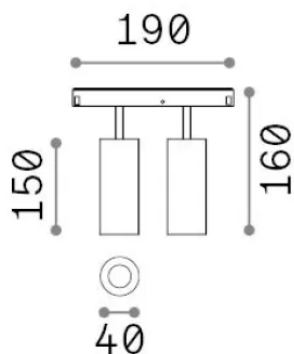

## Technical - Systems

<b>Ean</b>	8021696286389
<b>Item</b>	EGO SPOT DOUBLE 24W 3000K DALI BI
<b>Installation</b>	Systems
<b>Warranty</b>	5 years
<b>Gross weight</b>	0.48 kg
<b>Volume</b>	0.004092 m <sup>3</sup>

## Technical info

<b>Net weight</b>	0.33 kg
<b>Insulation class</b>	III
<b>Protection index</b>	IP20
<b>Compliance</b>	-
<b>Operating temperature</b>	-
<b>Dimmer</b>	1
<b>Power output</b>	48 V DC
<b>Power supply</b>	-

## Source info

<b>Integrated source</b>	-
<b>Replaceable source</b>	No
<b>Power</b>	24 W
<b>Emission</b>	-
<b>Max consumption</b>	-
<b>Features LED</b>	LED COB CITIZEN
<b>CCT LED</b>	3000 K
<b>Duration LED (t. 25°C)</b>	50 h
<b>CRI</b>	> 90
<b>SDCM</b>	3
<b>Light beam</b>	30°
<b>Light beam flux</b>	2300 lm
<b>Useful light flux</b>	-