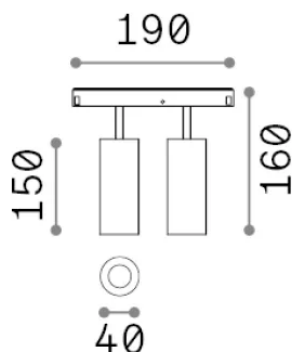

General info

Technical - Systems

Ean	8021696303642
Item	EGO SPOT DOUBLE 24W 3000K 1-10V NE
Installation	Systems
Warranty	5 years
Gross weight	0.48 kg
Volume	0.004092 m ³

Technical info

Net weight	0.33 kg
Insulation class	III
Protection index	IP20
Compliance	-
Operating temperature	-
Dimmer	1
Power output	48 V DC
Power supply	-

Source info

Integrated source	-
Replaceable source	No
Power	24 W
Emission	-
Max consumption	-
Features LED	LED COB CITIZEN
CCT LED	3000 K
Duration LED (t. 25°C)	50 h
CRI	> 90
SDCM	3
Light beam	30°
Light beam flux	2300 lm
Useful light flux	-