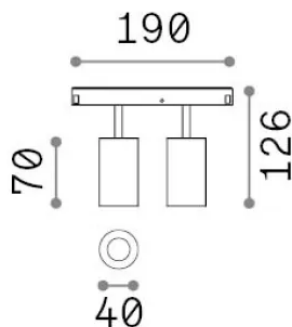

General info

Technical - Systems

| | |
|---------------------|-------------------------------------|
| Ean | 8021696321806 |
| Item | EGO SPOT DOUBLE 16W 4000K ON-OFF NE |
| Installation | Systems |
| Warranty | 5 years |
| Gross weight | 0.37 kg |
| Volume | 0.001872 m ³ |

Technical info

| | |
|------------------------------|--------------|
| Net weight | 0.27 kg |
| Insulation class | III |
| Protection index | IP20 |
| Compliance | - |
| Operating temperature | - |
| Dimmer | Non-dimmable |
| Power output | 48 V DC |
| Power supply | - |

Source info

| | |
|-------------------------------|-----------------|
| Integrated source | - |
| Replaceable source | No |
| Power | 16 W |
| Emission | - |
| Max consumption | - |
| Features LED | LED COB CITIZEN |
| CCT LED | 4000 K |
| Duration LED (t. 25°C) | 50 h |
| CRI | > 90 |
| SDCM | 3 |
| Light beam | 30° |
| Light beam flux | 2100 lm |
| Useful light flux | - |