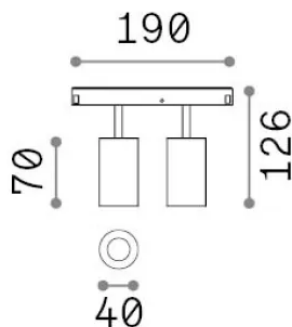

General info

Technical - Systems

Ean	8021696286358
Item	EGO SPOT DOUBLE 16W 3000K DALI NE
Installation	Systems
Warranty	5 years
Gross weight	0.37 kg
Volume	0.001872 m ³

Technical info

Net weight	0.27 kg
Insulation class	III
Protection index	IP20
Compliance	CE
Operating temperature	0° ~ +40 °C
Dimmer	1, DALI-2
Power output	48 V DC
Power supply	Required, remoted, not included NO
Accessories not included	Narrow or Wide beam optics, Honeycomb filters, Ego profile

Source info

Integrated source	Integrated LED module
Replaceable source	Replaceable (by qualified operators only)
Power	16 W
Emission	Direct
Max consumption	max 16 W
Features LED	LED COB CITIZEN
CCT LED	3000 K
Duration LED (t. 25°C)	50000 h
CRI	> 90
SDCM	3
Light beam	30°
Light beam flux	1700 lm
Useful light flux	1280 lm
Photobiological risk	1
Standby power	< 0.50 W