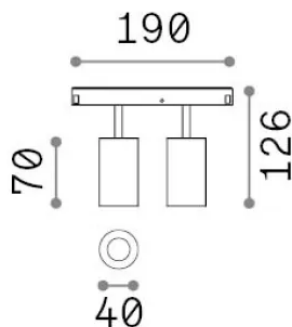

General info

Technical - Systems

Ean	8021696286365
Item	EGO SPOT DOUBLE 16W 3000K DALI BI
Installation	Systems
Warranty	5 years
Gross weight	0.37 kg
Volume	0.002184 m ³

Technical info

Net weight	0.27 kg
Insulation class	III
Protection index	IP20
Compliance	CE
Operating temperature	0° ~ +40 °C
Dimmer	1, DALI-2
Power output	48 V DC
Power supply	Required, remoted, not included NO
Accessories not included	Narrow or Wide beam optics, Honeycomb filters, Ego profile

Source info

Integrated source	Integrated LED module
Replaceable source	Replaceable (by qualified operators only)
Power	16 W
Emission	Direct
Max consumption	max 16 W
Features LED	LED COB CITIZEN
CCT LED	3000 K
Duration LED (t. 25°C)	50000 h
CRI	> 90
SDCM	3
Light beam	30°
Light beam flux	1700 lm
Useful light flux	1280 lm
Photobiological risk	1
Standby power	< 0.50 W