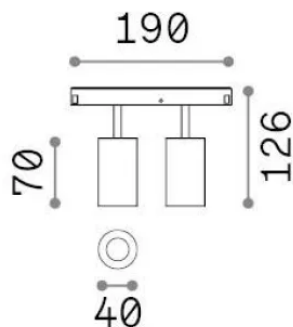

General info

Technical - Systems

Ean	8021696340265
Item	EGO SPOT DOUBLE 16W 2700K ON-OFF NE
Installation	Systems
Warranty	5 years
Gross weight	0.6 kg
Volume	0.001872 m ³

Technical info

Net weight	0.45 kg
Insulation class	III
Protection index	IP20
Compliance	-
Operating temperature	-
Dimmer	Non-dimmable
Power output	48 V DC
Power supply	-

Source info

Integrated source	-
Replaceable source	No
Power	16 W
Emission	-
Max consumption	-
Features LED	LED COB CITIZEN
CCT LED	2700 K
Duration LED (t. 25°C)	50 h
CRI	> 90
SDCM	3
Light beam	30°
Light beam flux	1400 lm
Useful light flux	-