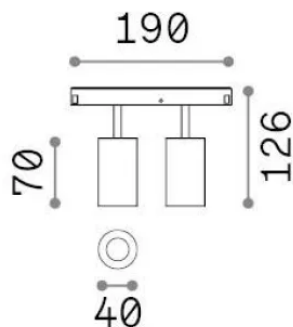

General info

Technical - Systems

Ean	8021696340241
Item	EGO SPOT DOUBLE 16W 2700K DALI NE
Installation	Systems
Warranty	5 years
Gross weight	0.6 kg
Volume	0.001872 m ³

Technical info

Net weight	0.45 kg
Insulation class	III
Protection index	IP20
Compliance	-
Operating temperature	-
Dimmer	1
Power output	48 V DC
Power supply	-

Source info

Integrated source	-
Replaceable source	No
Power	16 W
Emission	-
Max consumption	-
Features LED	LED COB CITIZEN
CCT LED	2700 K
Duration LED (t. 25°C)	50 h
CRI	> 90
SDCM	3
Light beam	30°
Light beam flux	1400 lm
Useful light flux	-