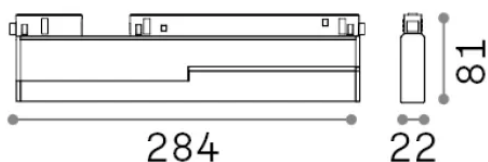

## Technical - Systems

<b>Ean</b>	8021696282725
<b>Item</b>	EGO FLEXIBLE WIDE 07W 3000K ON-OFF BI
<b>Installation</b>	Systems
<b>Warranty</b>	5 years
<b>Gross weight</b>	0.77 kg
<b>Volume</b>	0.001632 m <sup>3</sup>

## Technical info

<b>Net weight</b>	0.62 kg
<b>Insulation class</b>	III
<b>Protection index</b>	IP20
<b>Compliance</b>	-
<b>Operating temperature</b>	-
<b>Dimmer</b>	Non-dimmable
<b>Power output</b>	48 V DC
<b>Power supply</b>	-

## Source info

<b>Integrated source</b>	-
<b>Replaceable source</b>	No
<b>Power</b>	7 W
<b>Emission</b>	-
<b>Max consumption</b>	-
<b>Features LED</b>	LED SMD SAMSUNG
<b>CCT LED</b>	3000 K
<b>Duration LED (t. 25°C)</b>	50 h
<b>CRI</b>	> 90
<b>SDCM</b>	3
<b>Light beam</b>	110°
<b>Light beam flux</b>	810 lm
<b>Useful light flux</b>	-