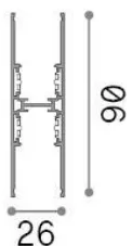

General info

Technical - Systems

Ean	8021696322513
Item	EGO BI-EMISSION BINARIO 1 MT NE
Installation	Systems
Warranty	5 years
Gross weight	2 kg
Volume	0.011576 m ³

Technical info

Net weight	1.4 kg
Insulation class	III
Protection index	IP20
Compliance	CE
Operating temperature	-
Dimmer	1, On-Off / DALI / 1-10V
Power output	48 V DC
Power supply	Required, remoted, not included
Accessories not included	Main Connector, Linear connectors, End caps, Blind cover, Suspension kit and cables, Ego light modules, Remote driver

Source info

Integrated source	-
Replaceable source	No
Power	0 max0 x 0 W
Emission	-
Max consumption	-
Features LED	-
CCT LED	-
Duration LED (t. 25°C)	-
CRI	-
Light beam	-
Useful light flux	-