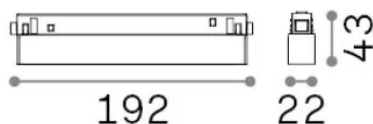

General info

Technical - Systems

Ean	8021696323596
Item	EGO ACCENT 07W 4000K ON-OFF NE
Installation	Systems
Warranty	5 years
Gross weight	0.38 kg
Volume	0.0014 m ³

Technical info

Net weight	0.28 kg
Insulation class	III
Protection index	IP20
Compliance	-
Operating temperature	-
Dimmer	Non-dimmable
Power output	48 V DC
Power supply	-

Source info

Integrated source	-
Replaceable source	No
Power	7 W
Emission	-
Max consumption	-
Features LED	LED SMD OSRAM
CCT LED	4000 K
Duration LED (t. 25°C)	50 h
CRI	> 90
SDCM	3
Light beam	35°
UGR Maximum	< 19
Light beam flux	780 lm
Useful light flux	-