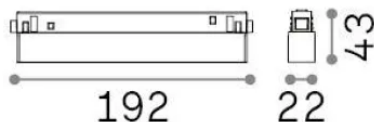

General info

Technical - Systems

Ean	8021696340043
Item	EGO ACCENT 07W 2700K DALI NE
Installation	Systems
Warranty	5 years
Gross weight	0.29 kg
Volume	0.0014 m ³

Technical info

Net weight	0.14 kg
Insulation class	III
Protection index	IP20
Compliance	CE
Operating temperature	0° ~ +40 °C
Dimmer	1, DALI-2
Power output	48 V DC
Power supply	Required, remoted, not included NO
Accessories not included	Ego profile

Source info

Integrated source	Integrated LED module
Replaceable source	Replaceable (by qualified operators only)
Power	7 W
Emission	Direct
Max consumption	max 7 W
Features LED	LED SMD OSRAM
CCT LED	2700 K
Duration LED (t. 25°C)	50000 h
CRI	> 90
SDCM	3
Light beam	35°
UGR Maximum	< 19
Light beam flux	630 lm
Useful light flux	530 lm
Photobiological risk	1
Standby power	< 0.50 W