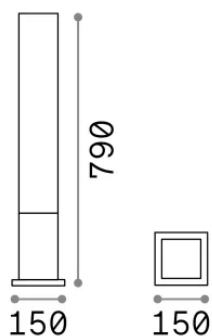

General info

Outdoor - Floor lamps

Ean	8021696142999
Item	EDO PT1 SQUARE BIANCO
Installation	Floor lamps
Warranty	5 years
Gross weight	3.25 kg
Volume	0.024276 m ³

Technical info

Net weight	2.67 kg
Insulation class	I
Protection index	IP65
Compliance	-
Operating temperature	-
Dimmer	Non-dimmable
Power output	220-240 V AC
Power supply	-

Source info

Integrated source	-
Replaceable source	No
Power	GX53 max 1 x 15 W
Emission	-
Max consumption	-