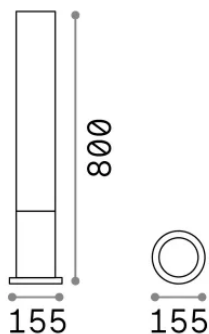

## Outdoor - Floor lamps

|                     |                         |
|---------------------|-------------------------|
| <b>Ean</b>          | 8021696213071           |
| <b>Item</b>         | EDO PT1 ROUND COFFEE    |
| <b>Installation</b> | Floor lamps             |
| <b>Warranty</b>     | 5 years                 |
| <b>Gross weight</b> | 2.08 kg                 |
| <b>Volume</b>       | 0.025704 m <sup>3</sup> |

## Technical info

|                              |              |
|------------------------------|--------------|
| <b>Net weight</b>            | 1.6 kg       |
| <b>Insulation class</b>      | I            |
| <b>Protection index</b>      | IP65         |
| <b>Compliance</b>            | -            |
| <b>Operating temperature</b> | -            |
| <b>Dimmer</b>                | Non-dimmable |
| <b>Power output</b>          | 220-240 V AC |
| <b>Power supply</b>          | -            |

## Source info

|                           |                   |
|---------------------------|-------------------|
| <b>Integrated source</b>  | -                 |
| <b>Replaceable source</b> | No                |
| <b>Power</b>              | GX53 max 1 x 15 W |
| <b>Emission</b>           | -                 |
| <b>Max consumption</b>    | -                 |