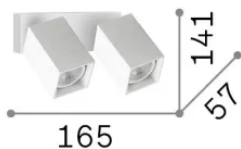

General info

Indoor - Wall lamps

Ean	8021696371238
Item	DYNAMITE AP2 SQUARE NERO
Installation	Wall lamps
Warranty	5 years
Gross weight	0.81 kg
Volume	0.002516 m ³

Technical info

Net weight	0.61 kg
Insulation class	II
Protection index	IP20
Compliance	-
Operating temperature	-
Dimmer	Non-dimmable
Power output	220-240 V AC
Power supply	-

Source info

Integrated source	-
Replaceable source	No
Power	GU10 max2 x 28 W
Emission	-
Max consumption	-
Features LED	-
CCT LED	-
Duration LED (t. 25°C)	-
CRI	-
Light beam	-
Useful light flux	-