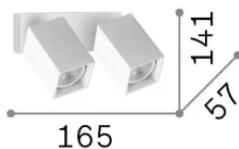

## Indoor - Wall lamps

<b>Ean</b>	8021696371221
<b>Item</b>	DYNAMITE AP2 SQUARE BIANCO
<b>Installation</b>	Wall lamps
<b>Warranty</b>	5 years
<b>Gross weight</b>	0.81 kg
<b>Volume</b>	0.002516 m <sup>3</sup>

## Source info

<b>Integrated source</b>	-
<b>Replaceable source</b>	No
<b>Power</b>	GU10 max2 x 28 W
<b>Emission</b>	-
<b>Max consumption</b>	-
<b>Features LED</b>	-
<b>CCT LED</b>	-
<b>Duration LED (t. 25°C)</b>	-
<b>CRI</b>	-
<b>Light beam</b>	-
<b>Useful light flux</b>	-