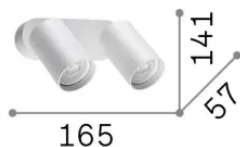

General info

Indoor - Wall lamps

Ean	8021696367385
Item	DYNAMITE AP2 ROUND NERO
Installation	Wall lamps
Warranty	5 years
Gross weight	0.71 kg
Volume	0.002584 m ³

Technical info

Net weight	0.51 kg
Insulation class	II
Protection index	IP20
Compliance	CE
Operating temperature	0° ~ +40 °C
Dimmer	Non-dimmable
Power output	220-240 V AC
Power supply	Not required Replaceable

Source info

Integrated source	Light bulb (included)
Replaceable source	Replaceable
Power	GU10 max2 x 28 W
Emission	Direct
Max consumption	-
Features LED	-
CCT LED	-
Duration LED (t. 25°C)	-
CRI	-
Light beam	-
Useful light flux	-