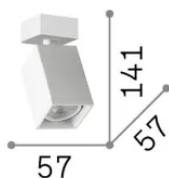

General info

Indoor - Wall lamps

Ean	8021696371214
Item	DYNAMITE AP1 SQUARE OTTONE
Installation	Wall lamps
Warranty	5 years
Gross weight	0.55 kg
Volume	0.001976 m ³

Technical info

Net weight	0.43 kg
Insulation class	II
Protection index	IP20
Compliance	-
Operating temperature	-
Dimmer	Non-dimmable
Power output	220-240 V AC
Power supply	-

Source info

Integrated source	-
Replaceable source	No
Power	GU10 max1 x 28 W
Emission	-
Max consumption	-
Features LED	-
CCT LED	-
Duration LED (t. 25°C)	-
CRI	-
Light beam	-
Useful light flux	-