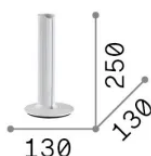

General info

Indoor - Table lamps

Ean	8021696366081
Item	DORICA TL1 NERO
Installation	Table lamps
Warranty	5 years
Gross weight	1 kg
Volume	0.0063 m ³

Technical info

Net weight	0.8 kg
Insulation class	II
Protection index	IP20
Compliance	CE
Operating temperature	0° ~ +40 °C
Dimmer	1, Touch dimmer
Power output	220-240 V AC 50/60 Hz
Power supply	Separate, included Replaceable, electronic

Source info

Integrated source	Integrated LED module
Replaceable source	No
Power	LED 8 W
Emission	Direct
Max consumption	max 8 W
Features LED	LED SMD BRIDGELUX
CCT LED	3000 K
Duration LED (t. 25°C)	50000 h
CRI	> 90
SDCM	3
Light beam flux	930 lm
Useful light flux	250 lm
Photobiological risk	1
Standby power	< 0.50 W
Bulb included	1
Recommended bulb	LED INTEGRATO 930lm 3000K