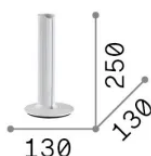

Source info

Integrated source	Integrated LED module
Replaceable source	No
Power	LED 8 W
Emission	Direct
Max consumption	max 8 W
Features LED	LED SMD BRIDGELUX
CCT LED	3000 K
Duration LED (t. 25°C)	50000 h
CRI	> 90
SDCM	3
Light beam flux	930 lm
Useful light flux	240 lm
Photobiological risk	1
Standby power	< 0.50 W
Bulb included	1
Recommended bulb	LED INTEGRATO 930lm 3000K