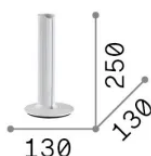

General info

Indoor - Table lamps

Ean	8021696366074
Item	DORICA TL1 BIANCO
Installation	Table lamps
Warranty	5 years
Gross weight	1 kg
Volume	0.0063 m ³

Technical info

Net weight	0.8 kg
Insulation class	II
Protection index	IP20
Compliance	CE
Operating temperature	0° ~ +40 °C
Dimmer	1, Touch dimmer
Power output	220-240 V AC 50/60 Hz
Power supply	Separate, included Replaceable, electronic

Source info

Integrated source	Integrated LED module
Replaceable source	No
Power	LED 8 W
Emission	Direct
Max consumption	max 8 W
Features LED	LED SMD BRIDGELUX
CCT LED	3000 K
Duration LED (t. 25°C)	50000 h
CRI	> 90
SDCM	3
Light beam flux	930 lm
Useful light flux	380 lm
Photobiological risk	1
Standby power	< 0.50 W
Bulb included	1
Recommended bulb	LED INTEGRATO 930lm 3000K