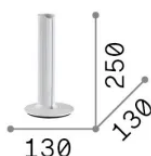

General info

Indoor - Table lamps

Ean	8021696366098
Item	DORICA TL1 ARANCIONE
Installation	Table lamps
Warranty	5 years
Gross weight	1 kg
Volume	0.0063 m³

Technical info

Net weight	0.8 kg
Insulation class	II
Protection index	IP20
Compliance	CE
Operating temperature	0° ~ +40 °C
Dimmer	1, Touch dimmer
Power output	220-240 V AC 50/60 Hz
Power supply	Separate, included Replaceable, electronic

Source info

Integrated source	Integrated LED module
Replaceable source	No
Power	LED 8 W
Emission	Direct
Max consumption	max 8 W
Features LED	LED SMD BRIDGELUX
CCT LED	3000 K
Duration LED (t. 25°C)	50000 h
CRI	> 90
SDCM	3
Light beam flux	930 lm
Useful light flux	260 lm
Photobiological risk	1
Standby power	< 0.50 W
Bulb included	1
Recommended bulb	LED INTEGRATO 930lm 3000K