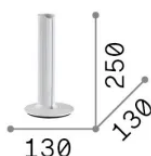

Source info

Integrated source	Integrated LED module
Replaceable source	No
Power	LED 8 W
Emission	Direct
Max consumption	max 8 W
Features LED	LED SMD BRIDGELUX
CCT LED	3000 K
Duration LED (t. 25°C)	50000 h
CRI	> 90
SDCM	3
Light beam flux	930 lm
Useful light flux	350 lm
Photobiological risk	1
Standby power	< 0.50 W
Bulb included	1
Recommended bulb	LED INTEGRATO 930lm 3000K