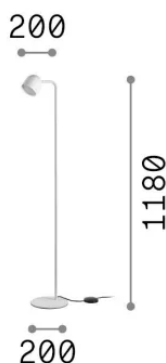

General info

Indoor - Floor lamps

Ean	8021696370477
Item	DODO PT1 NERO
Installation	Floor lamps
Warranty	5 years
Gross weight	2.8 kg
Volume	0.026775 m ³

Technical info

Net weight	2.2 kg
Insulation class	II
Protection index	IP20
Compliance	-
Operating temperature	-
Dimmer	1
Power output	220-240 V AC
Power supply	-

Source info

Integrated source	-
Replaceable source	No
Power	GX53 max 1 x 9 W
Emission	-
Max consumption	-
Bulb included	1
Recommended bulb	EAN 8021696252551