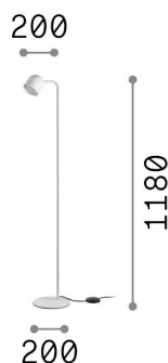

General info

Indoor - Floor lamps

Ean	8021696370422
Item	DODO PT1 BIANCO
Installation	Floor lamps
Warranty	5 years
Gross weight	2.8 kg
Volume	0.03036 m ³

Technical info

Net weight	2.2 kg
Insulation class	II
Protection index	IP20
Compliance	CE
Operating temperature	-
Dimmer	1, Dimmer on board
Power output	220-240 V AC
Power supply	Not required

Source info

Integrated source	Light bulb (included)
Replaceable source	Replaceable
Power	GX53 max 1 x 9 W
Emission	Direct
Max consumption	-
Bulb included	252551 GX53 9W 3000K CRI80 DIMM
Recommended bulb	123936 GX53 9W 3000K CRI80