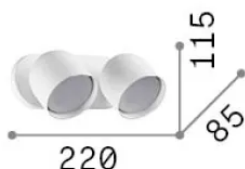

General info

Indoor - Wall lamps

Ean	8021696327921
Item	DODO AP2 OTTONE
Installation	Wall lamps
Warranty	5 years
Gross weight	1.23 kg
Volume	0.00391 m ³

Technical info

Net weight	0.93 kg
Insulation class	II
Protection index	IP20
Compliance	CE
Operating temperature	0° ~ +40 °C
Dimmer	Non-dimmable
Power output	220-240 V AC
Power supply	Not required