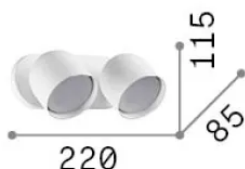

Source info

Integrated source	Light bulb (included)
Replaceable source	No
Power	GX53 max 2 x 15 W
Emission	Direct
Max consumption	-
Bulb included	123936 GX53 9W 3000K CRI80
Recommended bulb	123936 GX53 9W 3000K CRI80