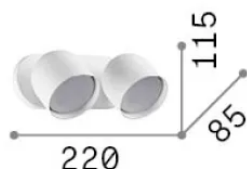

Source info

Integrated source	Light bulb (included)
Replaceable source	No
Power	GX53 max 2 x 15 W
Emission	Direct
Max consumption	-
Bulb included	123936 GX53 9W 3000K CRI80
Recommended bulb	123936 GX53 9W 3000K CRI80