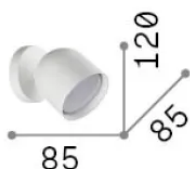

Source info

Integrated source	-
Replaceable source	No
Power	GX53 max 1 x 15 W
Emission	-
Max consumption	-
Bulb included	1
Recommended bulb	EAN 8021696123936