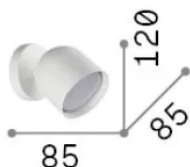

General info

Indoor - Wall lamps

Ean	8021696314099
Item	DODO AP1 NERO
Installation	Wall lamps
Warranty	5 years
Gross weight	0.57 kg
Volume	0.0017 m ³

Technical info

Net weight	0.45 kg
Insulation class	II
Protection index	IP20
Compliance	-
Operating temperature	-
Dimmer	Non-dimmable
Power output	220-240 V AC
Power supply	-