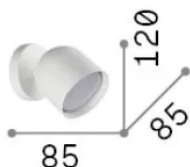

General info

Indoor - Wall lamps

Ean	8021696314105
Item	DODO AP1 BIANCO
Installation	Wall lamps
Warranty	5 years
Gross weight	0.57 kg
Volume	0.0017 m ³

Technical info

Net weight	0.45 kg
Insulation class	II
Protection index	IP20
Compliance	-
Operating temperature	-
Dimmer	Non-dimmable
Power output	220-240 V AC
Power supply	-