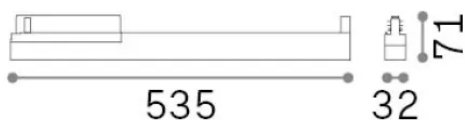

General info

Technical - Spotlights and Tracks

Ean	8021696283692
Item	DISPLAY UGR D0535 ON-OFF 3000K NERO
Installation	Spotlights and Tracks
Warranty	5 years
Gross weight	0.61 kg
Volume	0.00364 m³

Technical info

Net weight	0.4 kg
Insulation class	II
Protection index	IP20
Compliance	CE
Operating temperature	0° ~ +40 °C
Dimmer	Non-dimmable, On-Off
Power output	220-240 V AC 50/60 Hz
Power supply	In-built, included NO, electronic
Accessories not included	Link 3-phase on-off profile

Source info

Integrated source	Integrated LED module
Replaceable source	Replaceable (by qualified operators only)
Power	14 W
Emission	Direct
Max consumption	max 14 W
Features LED	LED SMD
CCT LED	3000 K
Duration LED (t. 25°C)	50000 h
CRI	> 90
SDCM	3
Light beam	70°
UGR Maximum	< 22
Light beam flux	1900 lm
Useful light flux	990 lm
Photobiological risk	1