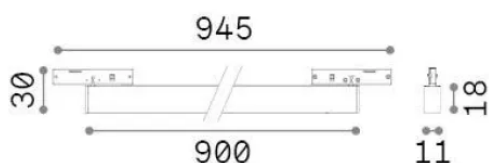

### Technical - Systems

Ean	8021696332802
Item	DEVA WIDE OUTER 21W 3000K NERO
Installation	Systems
Warranty	5 years
Gross weight	0.33 kg
Volume	0.001207 m <sup>3</sup>

## Technical info

Net weight	0.31 kg
Insulation class	III
Protection index	IP20
Compliance	-
Operating temperature	-
Dimmer	Non-dimmable
Power output	24 V DC
Power supply	-