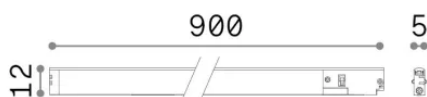

### Technical - Systems

<b>Ean</b>	8021696370378
<b>Item</b>	DEVA WIDE INNER 16W 4000K NERO
<b>Installation</b>	Systems
<b>Warranty</b>	5 years
<b>Gross weight</b>	0.15 kg
<b>Volume</b>	0.001504 m <sup>3</sup>

## Technical info

<b>Net weight</b>	0.13 kg
<b>Insulation class</b>	III
<b>Protection index</b>	IP20
<b>Compliance</b>	CE
<b>Operating temperature</b>	0° ~ +40 °C
<b>Dimmer</b>	Non-dimmable, On-Off
<b>Power output</b>	24 V DC
<b>Power supply</b>	Required, remoted, not included
<b>Accessories not included</b>	Deva profile