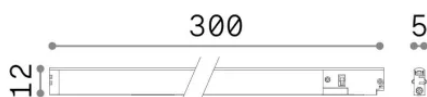

General info

Technical - Systems

Ean	8021696370309
Item	DEVA WIDE INNER 06W 4000K NERO
Installation	Systems
Warranty	5 years
Gross weight	0.03 kg
Volume	0.00014 m ³

Technical info

Net weight	0.02 kg
Insulation class	III
Protection index	IP20
Compliance	-
Operating temperature	-
Dimmer	Non-dimmable
Power output	24 V DC
Power supply	-

Source info

Integrated source	-
Replaceable source	No
Power	6 W
Emission	-
Max consumption	-
Features LED	LED SMD
CCT LED	4000 K
Duration LED (t. 25°C)	30 h
CRI	> 90
SDCM	3
Light beam	-
Light beam flux	720 lm
Useful light flux	-