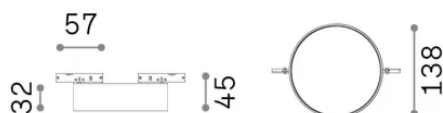

General info

Technical - Systems

Ean	8021696370057
Item	DEVA DISC 15W 4000K NERO
Installation	Systems
Warranty	5 years
Gross weight	0.35 kg
Volume	0.002144 m ³

Technical info

Net weight	0.33 kg
Insulation class	III
Protection index	IP20
Compliance	-
Operating temperature	-
Dimmer	Non-dimmable
Power output	24 V DC
Power supply	-

Source info

Integrated source	-
Replaceable source	No
Power	15 W
Emission	-
Max consumption	-
Features LED	LED SMD
CCT LED	4000 K
Duration LED (t. 25°C)	30 h
CRI	> 90
SDCM	3
Light beam	98°
Light beam flux	1950 lm
Useful light flux	-