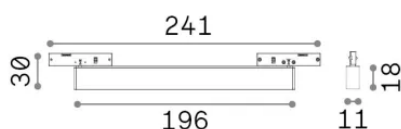

General info

Technical - Systems

Ean	8021696369938
Item	DEVA ACCENT 10W 4000K NERO
Installation	Systems
Warranty	5 years
Gross weight	0.15 kg
Volume	0.000688 m ³

Technical info

Net weight	0.14 kg
Insulation class	III
Protection index	IP20
Compliance	CE
Operating temperature	0° ~ +40 °C [DO NOT COVER]
Dimmer	Non-dimmable, On-Off
Power output	24 V DC
Power supply	Required, remoted, not included
Accessories not included	Deva profile

Source info

Integrated source	Integrated LED module
Replaceable source	Replaceable (by qualified operators only)
Power	10 W
Emission	Direct
Max consumption	max 10 W
Features LED	LED SMD
CCT LED	4000 K
Duration LED (t. 25°C)	30000 h
CRI	> 90
SDCM	3
Light beam	34°
Light beam flux	1200 lm
Useful light flux	990 lm
Photobiological risk	1