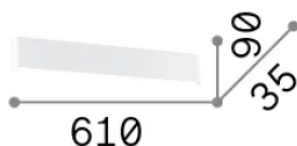

General info

Indoor - Wall lamps

Ean	8021696307022
Item	DELTA LED AP D061 NERO 4000K
Installation	Wall lamps
Warranty	5 years
Gross weight	1.28 kg
Volume	0.00624 m ³

Technical info

Net weight	0.95 kg
Insulation class	I
Protection index	IP20
Compliance	-
Operating temperature	-
Dimmer	Non-dimmable
Power output	220-240 V AC
Power supply	-

Source info

Integrated source	-
Replaceable source	No
Power	19,5 W
Emission	-
Max consumption	-
Features LED	LED SMD
CCT LED	4000 K
Duration LED (t. 25°C)	35 h
CRI	> 90
SDCM	3
Light beam	-
Light beam flux	2250 lm
Useful light flux	-