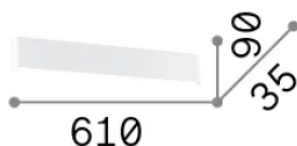

General info

Indoor - Wall lamps

Ean	8021696287638
Item	DELTA LED AP D061 NERO 3000K
Installation	Wall lamps
Warranty	5 years
Gross weight	1.28 kg
Volume	0.00624 m ³

Technical info

Net weight	0.95 kg
Insulation class	I
Protection index	IP20
Compliance	-
Operating temperature	-
Dimmer	Non-dimmable
Power output	220-240 V AC
Power supply	-

Source info

Integrated source	-
Replaceable source	No
Power	19,5 W
Emission	-
Max consumption	-
Features LED	LED SMD
CCT LED	3000 K
Duration LED (t. 25°C)	35 h
CRI	> 90
SDCM	3
Light beam	-
Light beam flux	2200 lm
Useful light flux	-