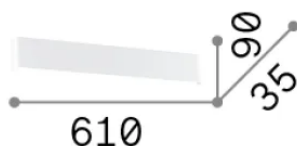

General info

Indoor - Wall lamps

Ean	8021696307015
Item	DELTA LED AP D061 BIANCO 4000K
Installation	Wall lamps
Warranty	5 years
Gross weight	1.28 kg
Volume	0.00624 m ³

Technical info

Net weight	0.95 kg
Insulation class	I
Protection index	IP20
Compliance	CE
Operating temperature	0° ~ +40 °C
Dimmer	Non-dimmable, On-Off
Power output	220-240 V AC 50/60 Hz
Power supply	In-built, included Replaceable (by qualified operators only), electronic

Source info

Integrated source	Integrated LED module
Replaceable source	No
Power	19,5 W
Emission	Direct + Indirect
Max consumption	max 19,5 W
Features LED	LED SMD
CCT LED	4000 K
Duration LED (t. 25°C)	35000 h
CRI	> 90
SDCM	3
Light beam	-
Light beam flux	2250 lm
Useful light flux	1950 lm
Photobiological risk	1