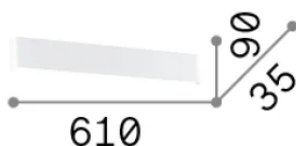

General info

Indoor - Wall lamps

Ean	8021696287645
Item	DELTA LED AP D061 BIANCO 3000K
Installation	Wall lamps
Warranty	5 years
Gross weight	1.28 kg
Volume	0.00624 m ³

Technical info

Net weight	0.95 kg
Insulation class	I
Protection index	IP20
Compliance	-
Operating temperature	-
Dimmer	Non-dimmable
Power output	220-240 V AC
Power supply	-

Source info

Integrated source	-
Replaceable source	No
Power	19,5 W
Emission	-
Max consumption	-
Features LED	LED SMD
CCT LED	3000 K
Duration LED (t. 25°C)	35 h
CRI	> 90
SDCM	3
Light beam	-
Light beam flux	2200 lm
Useful light flux	-