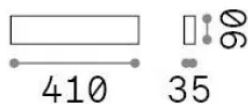

General info

Indoor - Wall lamps

Ean	8021696345208
Item	DELTA LED AP D041 NERO 4000K
Installation	Wall lamps
Warranty	5 years
Gross weight	0.8 kg
Volume	0.00468 m ³

Technical info

Net weight	0.58 kg
Insulation class	I
Protection index	IP20
Compliance	-
Operating temperature	-
Dimmer	Non-dimmable
Power output	220-240 V AC
Power supply	-

Source info

Integrated source	-
Replaceable source	No
Power	14 W
Emission	-
Max consumption	-
Features LED	LED SMD
CCT LED	4000 K
Duration LED (t. 25°C)	35 h
CRI	> 90
SDCM	3
Light beam	-
Light beam flux	1650 lm
Useful light flux	-