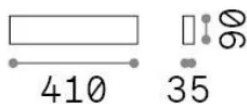

General info

Indoor - Wall lamps

Ean	8021696345185
Item	DELTA LED AP D041 NERO 3000K
Installation	Wall lamps
Warranty	5 years
Gross weight	0.8 kg
Volume	0.004219 m ³

Technical info

Net weight	0.58 kg
Insulation class	I
Protection index	IP20
Compliance	CE
Operating temperature	0° ~ +40 °C
Dimmer	Non-dimmable, On-Off
Power output	220-240 V AC 50/60 Hz
Power supply	In-built, included Replaceable (by qualified operators only), electronic

Source info

Integrated source	Integrated LED module
Replaceable source	No
Power	14 W
Emission	Direct + Indirect
Max consumption	max 14 W
Features LED	LED SMD
CCT LED	3000 K
Duration LED (t. 25°C)	35000 h
CRI	> 90
SDCM	3
Light beam	-
Light beam flux	1550 lm
Useful light flux	920 lm
Photobiological risk	1